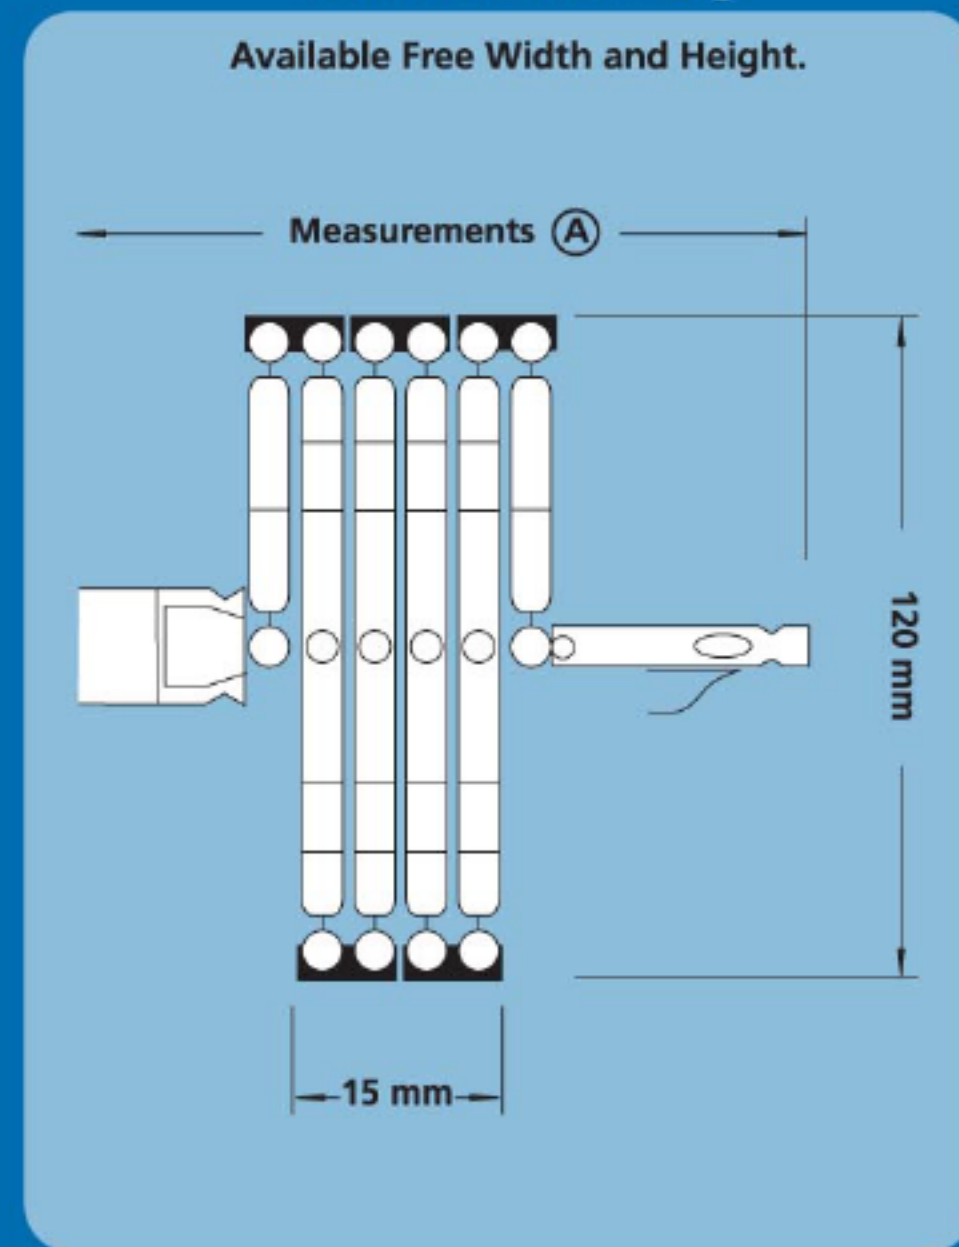

PVC Folding Doors

Save Space In A Practical Way!

Available Models

Sealing Types

Measurement Taking

The information given in this brochure is subject to modification without previous notification

Name	Sketch
Blind	
Glazed	
Combined	
New Model	

Name	Sketch
Towards One Side	
Towards Both Sides	
Towards the Center	

Opening Width	Number of Planks	Folded Measurement (A)
Up to 0,34	1	13 cm
From 0,35 to 0,44	2	14 cm
From 0,35 to 0,44	3	15 cm
From 0,56 to 0,66	4	16 cm
From 0,67 to 0,77	5	17 cm
From 0,78 to 0,89	6	19 cm
From 0,90 to 1,00	7	20 cm
From 1,01 to 1,11	8	21 cm
From 1,12 to 1,22	9	22 cm
From 1,23 to 1,34	10	23 cm
From 1,35 to 1,45	11	24 cm
From 1,46 to 1,56	12	26 cm
From 1,57 to 1,67	13	27 cm
From 1,68 to 1,77	14	28 cm
From 1,78 to 1,88	15	29 cm
From 1,89 to 1,99	16	31 cm

epsilon@edigar.com.ar

If necessary, fittings like magnets, lock and security devices are also available

Model	Color
White	All models
Beech Wood	All models
Wood	All models
Cedar	All models

Manufacturing Plant: Parque Industrial Tortuguitas