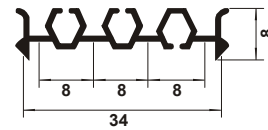

CL 007
Cover 25 x 11 mm

CL 009
Rail Guide 25 x 6 mm

CL 010
Rail Guide 30,7 x 8 mm

CL 012
Rail "U" 25 x 25 mm

CL 002
Rack Mark 50 mm

CL 005
Handle 64 x 40 mm

CL 006
Diffuser Crystal 110 mm

CL 015
Rail for Lighting 34 mm

CL 014
Gutter for Lighting 160 mm

CL 018
Corbel for Shelf 100 mm

CL 019

Rail "C" 43 x 24 mm

CL 022

Guide 38 x 5 mm

CL 033

Baseboard for Curtain 30 x 15 mm