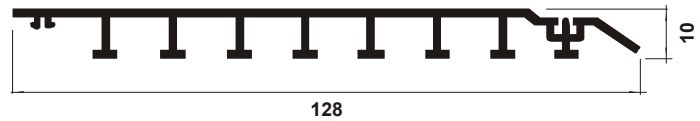

CL 445
Tube Hexag/Round 32 mm

CL 446
Tube Hexag/Round 25 mm

CL 447
Tube Supra 32 x 22 mm

CL 453
Frame Hinge 27 mm

CL 457
Small Hoop for Tubes

CL 458
Joint for Hoops

CL 459
Big Hoop for Tubes

CL 468
Casing for Freezer