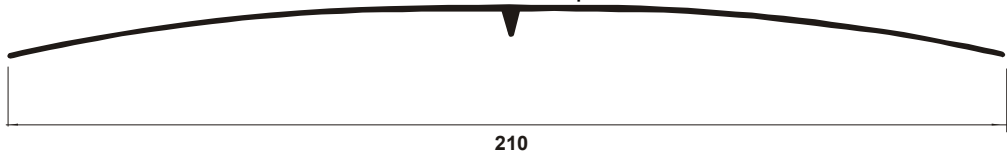

CL 445
Tube Hexag/Round 32 mm

CL 446
Tube Hexag/Round 25 mm

CL 447
Tube Supra 32 x 22 mm

CL 453
Frame Hinge 27 mm

CL 457
Small Hoop for Tubes

CL 458
Joint for Hoops

CL 459
Big Hoop for Tubes

CL 468
Casing for Freezer