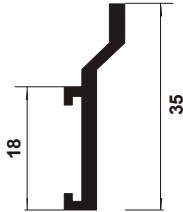

CL 430
Knob with Insertion

CL 436
Ledge for Door

CL 439
Base Half-Round 30 mm

CL 437
Doorway 60 mm

CL 438
Doorway 100 mm

CL 441
Terminal for Curtain 35 mm

CL 442
Rail Profile N° 2

CL 443
Sheath for Protection 37 x 21 mm

CL 445
Tube Hexag/Round 32 mm

CL 446
Tube Hexag/Round 25 mm

CL 447
Tube Supra 32 x 22 mm

CL 453
Frame Hinge 27 mm

CL 457
Small Hoop for Tubes

CL 458
Joint for Hoops

CL 459
Big Hoop for Tubes

CL 468
Casing for Freezer