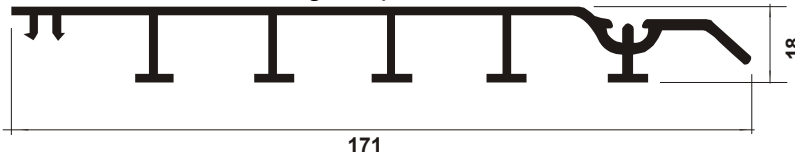

CL 445
Tube Hexag/Round 32 mm

CL 446
Tube Hexag/Round 25 mm

CL 447
Tube Supra 32 x 22 mm

CL 453
Frame Hinge 27 mm

CL 457
Small Hoop for Tubes

CL 458
Joint for Hoops

CL 459
Big Hoop for Tubes

CL 468
Casing for Freezer