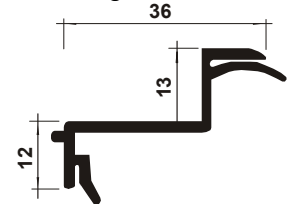

CL 430
Knob with Insertion

CL 436
Ledge for Door

CL 439
Base Half-Round 30 mm

CL 437
Doorway 60 mm

CL 438
Doorway 100 mm

CL 441
Terminal for Curtain 35 mm

CL 442
Rail Profile N° 2

CL 443
Sheath for Protection 37 x 21 mm

CL 445
Tube Hexag/Round 32 mm

CL 446
Tube Hexag/Round 25 mm

CL 447
Tube Supra 32 x 22 mm

CL 453
Frame Hinge 27 mm

CL 457
Small Hoop for Tubes

CL 458
Joint for Hoops

CL 459
Big Hoop for Tubes

CL 468
Casing for Freezer