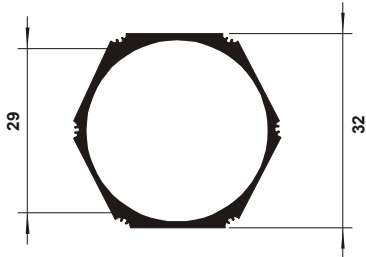

CL 430
Knob with Insertion

CL 436
Ledge for Door

CL 439
Base Half-Round 30 mm

CL 437
Doorway 60 mm

CL 438
Doorway 100 mm

CL 441
Terminal for Curtain 35 mm

CL 442
Rail Profile N° 2

CL 443
Sheath for Protection 37 x 21 mm

CL 445
Tube Hexag/Round 32 mm

CL 446
Tube Hexag/Round 25 mm

CL 447
Tube Supra 32 x 22 mm

CL 453
Frame Hinge 27 mm

CL 457
Small Hoop for Tubes

CL 458
Joint for Hoops

CL 459
Big Hoop for Tubes

CL 468
Casing for Freezer