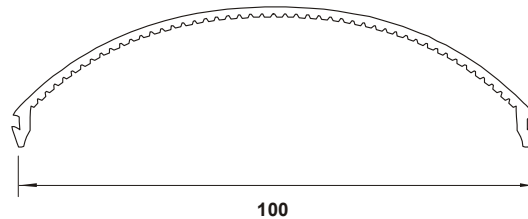

Diffuser Half-Round Crystal 100 mm