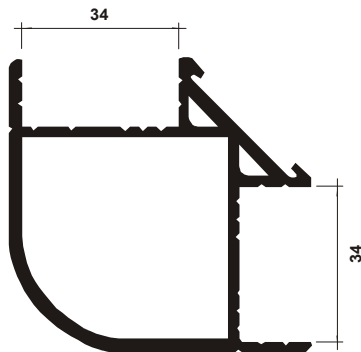

CL 445
Tube Hexag/Round 32 mm

CL 446
Tube Hexag/Round 25 mm

CL 447
Tube Supra 32 x 22 mm

CL 453
Frame Hinge 27 mm

CL 457
Small Hoop for Tubes

CL 458
Joint for Hoops

CL 459
Big Hoop for Tubes

CL 468
Casing for Freezer

CL 469
Angle for Freezer

CL 464
Clip Cover Baseboard

CL 465
Frame for weather strip

CL 466
Corner Frame for Refrigerator

CL 467
Doorframe for Refrigerator

CL 473
Bumper Straight 85 mm

CL 478
Bumper Straight 63 mm