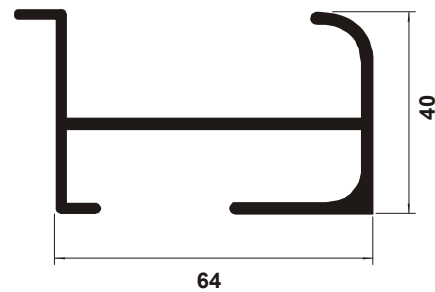

CL 007
Cover 25 x 11 mm

CL 009
Rail Guide 25 x 6 mm

CL 010
Rail Guide 30,7 x 8 mm

CL 012
Rail "U" 25 x 25 mm

CL 002
Rack Mark 50 mm

CL 005
Handle 64 x 40 mm

CL 006
Diffuser Crystal 110 mm

CL 015
Rail for Lighting 34 mm

CL 014
Gutter for Lighting 160 mm

CL 018
Corbel for Shelf 100 mm

CL 019

Rail "C" 43 x 24 mm

CL 022

Guide 38 x 5 mm

CL 033

Baseboard for Curtain 30 x 15 mm