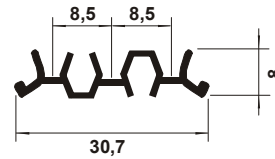

CL 007
Cover 25 x 11 mm

CL 009
Rail Guide 25 x 6 mm

CL 010
Rail Guide 30,7 x 8 mm

CL 012
Rail "U" 25 x 25 mm

CL 002
Rack Mark 50 mm

CL 005
Handle 64 x 40 mm

CL 006
Diffuser Crystal 110 mm

CL 015
Rail for Lighting 34 mm

CL 014
Gutter for Lighting 160 mm

CL 018
Corbel for Shelf 100 mm

CL 019

Rail "C" 43 x 24 mm

CL 022

Guide 38 x 5 mm

CL 033

Baseboard for Curtain 30 x 15 mm