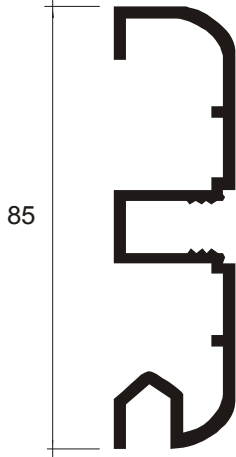

CL 007
Cover 25 x 11 mm

CL 009
Rail Guide 25 x 6 mm

CL 010
Rail Guide 30,7 x 8 mm

CL 012
Rail "U" 25 x 25 mm

CL 002
Rack Mark 50 mm

CL 005
Handle 64 x 40 mm

CL 006
Diffuser Crystal 110 mm

CL 015
Rail for Lighting 34 mm

CL 445
Tube Hexag/Round 32 mm

CL 446
Tube Hexag/Round 25 mm

CL 447
Tube Supra 32 x 22 mm

CL 453
Frame Hinge 27 mm

CL 457
Small Hoop for Tubes

CL 458
Joint for Hoops

CL 459
Big Hoop for Tubes

CL 468
Casing for Freezer

CL 469
Angle for Freezer

CL 464
Clip Cover Baseboard

CL 465
Frame for weather strip

CL 466
Corner Frame for Refrigerator

CL 467
Doorframe for Refrigerator

CL 473
Bumper Straight 85 mm

CL 478
Bumper Straight 63 mm