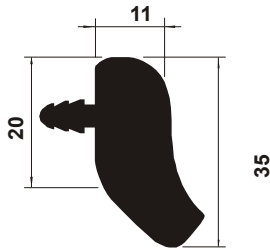

CL 038

Diffuser Half-Round Crystal 58 mm

CL 041

Diffuser Half-Round Crystal 100 mm

CL 435

Separator for Camera 100 mm

CL 434

Separator for Camera 60 mm

CL 430
Knob with Insertion

CL 436
Ledge for Door

CL 439
Base Half-Round 30 mm

CL 437
Doorway 60 mm

CL 438
Doorway 100 mm

CL 441
Terminal for Curtain 35 mm

CL 442
Rail Profile N° 2

CL 443
Sheath for Protection 37 x 21 mm