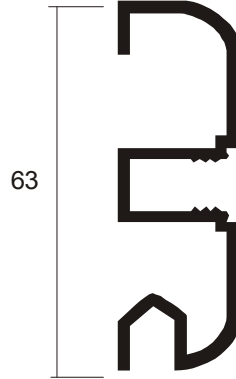

CL 007
Cover 25 x 11 mm

CL 009
Rail Guide 25 x 6 mm

CL 010
Rail Guide 30,7 x 8 mm

CL 012
Rail "U" 25 x 25 mm

CL 002
Rack Mark 50 mm

CL 005
Handle 64 x 40 mm

CL 006
Diffuser Crystal 110 mm

CL 015
Rail for Lighting 34 mm

CL 445
Tube Hexag/Round 32 mm

CL 446
Tube Hexag/Round 25 mm

CL 447
Tube Supra 32 x 22 mm

CL 453
Frame Hinge 27 mm

CL 457
Small Hoop for Tubes

CL 458
Joint for Hoops

CL 459
Big Hoop for Tubes

CL 468
Casing for Freezer

CL 469
Angle for Freezer

CL 464
Clip Cover Baseboard

CL 465
Frame for weather strip

CL 466
Corner Frame for Refrigerator

CL 467
Doorframe for Refrigerator

CL 473
Bumper Straight 85 mm

CL 478
Bumper Straight 63 mm