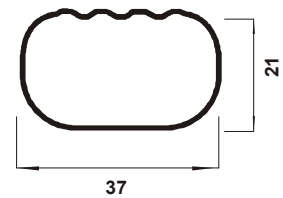

CL 430
Knob with Insertion

CL 436
Ledge for Door

CL 439
Base Half-Round 30 mm

CL 437
Doorway 60 mm

CL 438
Doorway 100 mm

CL 441
Terminal for Curtain 35 mm

CL 442
Rail Profile N° 2

CL 443
Sheath for Protection 37 x 21 mm

CL 445
Tube Hexag/Round 32 mm

CL 446
Tube Hexag/Round 25 mm

CL 447
Tube Supra 32 x 22 mm

CL 453
Frame Hinge 27 mm

CL 457
Small Hoop for Tubes

CL 458
Joint for Hoops

CL 459
Big Hoop for Tubes

CL 468
Casing for Freezer