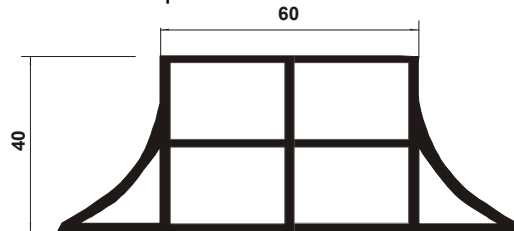

CL 440

CL 037

Separator 60 x 40 mm