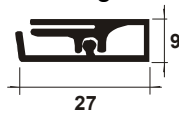

CL 430
Knob with Insertion

CL 436
Ledge for Door

CL 439
Base Half-Round 30 mm

CL 437
Doorway 60 mm

CL 438
Doorway 100 mm

CL 441
Terminal for Curtain 35 mm

CL 442
Rail Profile N° 2

CL 443
Sheath for Protection 37 x 21 mm

CL 445
Tube Hexag/Round 32 mm

CL 446
Tube Hexag/Round 25 mm

CL 447
Tube Supra 32 x 22 mm

CL 453
Frame Hinge 27 mm

CL 457
Small Hoop for Tubes

CL 458
Joint for Hoops

CL 459
Big Hoop for Tubes

CL 468
Casing for Freezer