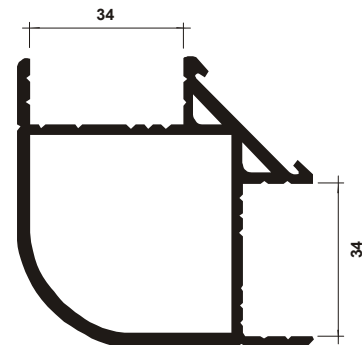

CL 445
Tube Hexag/Round 32 mm

CL 446
Tube Hexag/Round 25 mm

CL 447
Tube Supra 32 x 22 mm

CL 453
Frame Hinge 27 mm

CL 457
Small Hoop for Tubes

CL 458
Joint for Hoops

CL 459
Big Hoop for Tubes

CL 468
Casing for Freezer

CL 469
Angle for Freezer

CL 464
Clip Cover Baseboard

CL 465
Frame for weather strip

CL 466
Corner Frame for Refrigerator

CL 467
Doorframe for Refrigerator

CL 473
Bumper Straight 85 mm

CL 478
Bumper Straight 63 mm