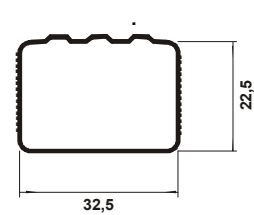

CL 430
Knob with Insertion

CL 436
Ledge for Door

CL 439
Base Half-Round 30 mm

CL 437
Doorway 60 mm

CL 438
Doorway 100 mm

CL 441
Terminal for Curtain 35 mm

CL 442
Rail Profile N° 2

CL 443
Sheath for Protection 37 x 21 mm

CL 445
Tube Hexag/Round 32 mm

CL 446
Tube Hexag/Round 25 mm

CL 447
Tube Supra 32 x 22 mm

CL 453
Frame Hinge 27 mm

CL 457
Small Hoop for Tubes

CL 458
Joint for Hoops

CL 459
Big Hoop for Tubes

CL 468
Casing for Freezer