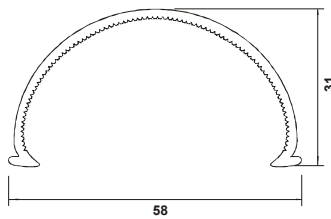

Astragal 21 x 10 mm

CL 038

Diffuser Half-Round Crystal 58 mm