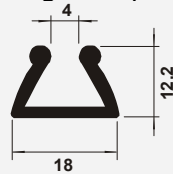

**PC 330**  
Triangular with Guide

**PC 332**  
Drop Flat

**PC 333**  
Drop 11 for 3 mm

**PC 334**  
Drop 12 for 6 mm

**PC 335**  
"J" with Flap

**PC 336**  
Triangular Curved

**PC 337**  
Triangular Flat

**PC 338**  
Profile "U" 11 for 4 mm

**PC 343**  
Profile "U" 7 for 3 mm

**PC 349**  
Profile "R" 40 mm

**PC 392**  
Bag Closer PP

**PC 350**  
Pendant 24 mm

**PC 394**  
Triangular Opened

**PC 397**  
Cover Guide Slippery

**PC 398**  
Base Guide Slippery

**PC 424**  
Triangular 15 for 8 mm

**PC 434**  
Hinge with Guide

**PC 435**  
Pendant with Fender

**PC 436**  
Triangular with Guide

**PC 437**  
Profile "R" 29 mm